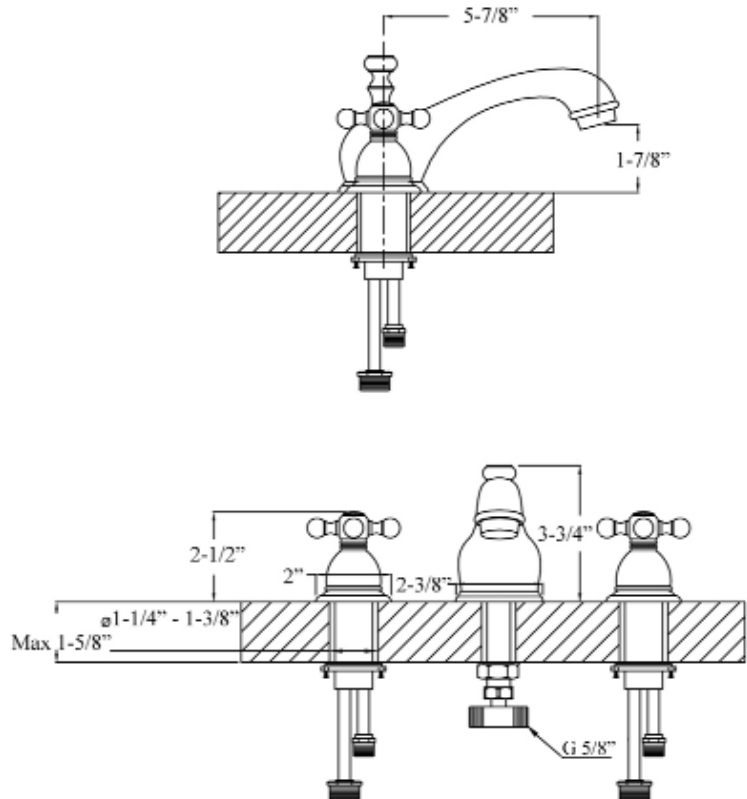

MARSALA 8" WIDESPREAD LAVATORY FAUCET

Cat. No.
LFW100-MC

Features:

- ▶ Constructed of solid brass
- ▶ Flexible widespread installation
- ▶ Metal cross handles
- ▶ Includes 12" connection hoses
- ▶ Drain not included
- ▶ Height to spout 1-7/8"
- ▶ Ceramic disc cartridges
- ▶ Flow rate is 1.2 GPM at 60 psi
- ▶ cUPC/NSF/AB1953 Certified

Spout Reach: 5-7/8"
Height: 3-3/4"

Finishes:

- CP** Polished Chrome
- BN** Brushed Nickel
- ORB** Oil Rubbed Bronze

WARNING: This product can expose you to chemicals, including lead which is known to the State of California to cause cancer or birth defects or other reproductive harm, for more information, go to www.p65warnings.ca.gov

Dimensions of fixture are nominal and may vary. Dimensions and specifications subject to change without notice.