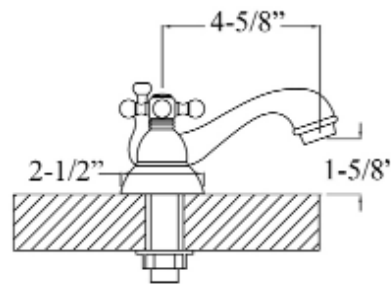

WARNING: This product can expose you to chemicals, including lead which is known to the State of California to cause cancer or birth defects or other reproductive harm, for more information, go to www.p65warnings.ca.gov

Dimensions of fixture are nominal and may vary. Dimensions and specifications subject to change without notice.