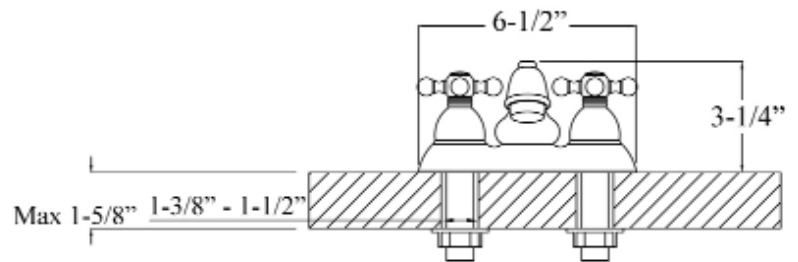

WARNING: This product can expose you to chemicals, including lead which is known to the State of California to cause cancer or birth defects or other reproductive harm, for more information, go to www.p65warnings.ca.gov

Dimensions of fixture are nominal and may vary. Dimensions and specifications subject to change without notice.