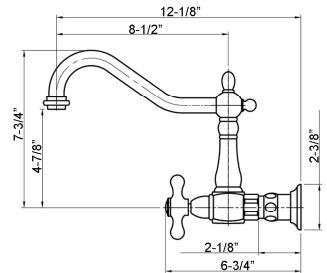

WARNING: This product can expose you to chemicals, including lead which is known to the State of California to cause cancer or birth defects or other reproductive harm, for more information, go to www.p65warnings.ca.gov

Dimensions of fixture are nominal and may vary. Dimensions and specifications subject to change without notice.