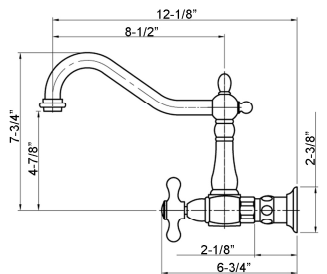

WARNING: This product can expose you to chemicals, including lead which is known to the State of California to cause cancer or birth defects or other reproductive harm, for more information, go to www.p65warnings.ca.gov

Dimensions of fixture are nominal and may vary. Dimensions and specifications subject to change without notice.