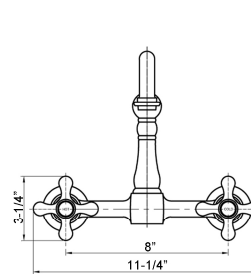

WARNING: This product can expose you to chemicals, including lead which is known to the State of California to cause cancer or birth defects or other reproductive harm, for more information, go to www.p65warnings.ca.gov

Dimensions of fixture are nominal and may vary. Dimensions and specifications subject to change without notice.