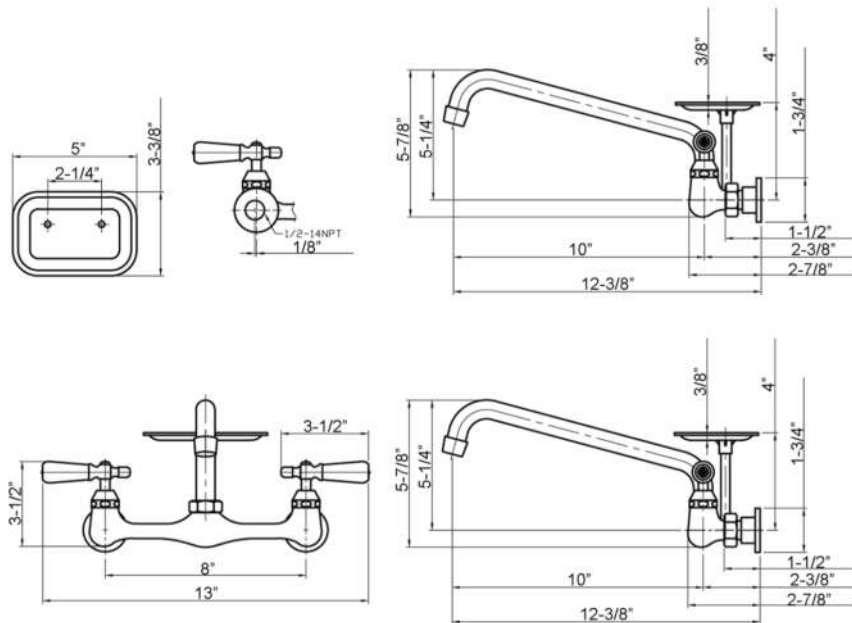

# DOLLIE WALL MOUNT KITCHEN FAUCET WITH SOAP DISH

Cat. No.  
KF100

W: 13"  
D: 12-3/8"  
H: 5-7/8"

## Features:

- ▶ Constructed of solid brass
- ▶ Metal lever handles
- ▶ Spout swivels
- ▶ Low lead brass body with 8" centers
- ▶ Spout reach 10"
- ▶ Available in 3 finishes
- ▶ Ceramic disc cartridges
- ▶ Flow rate is 1.8 GPM at 60 psi

## Finishes:

- BN** Brushed Nickle
- CP** Polished Chrome
- ORB** Oil Rubbed Bronze
- MB** Matte Black

Dimensions of fixture are nominal and may vary. Dimensions and specifications subject to change without notice.