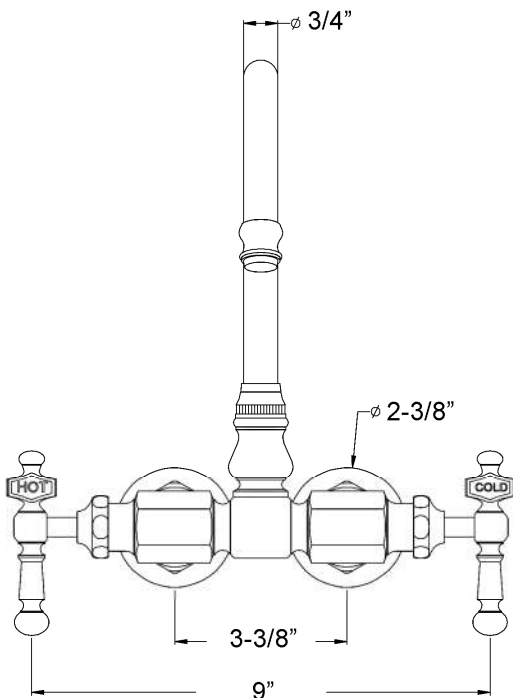

Dimensions and specifications subject to change without notice.