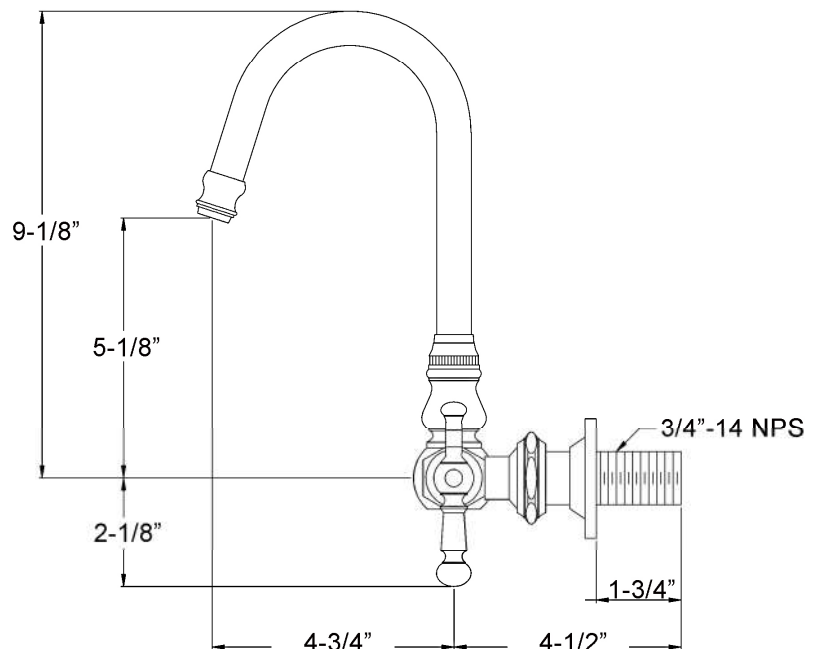

Dimensions and specifications subject to change without notice.